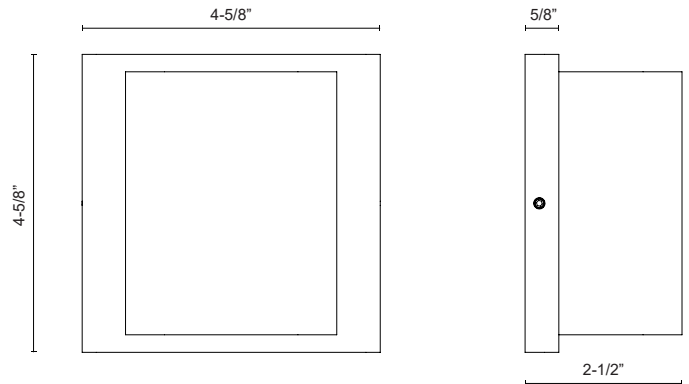

TOLAN AT48403-UNV-3CCT

WALL

PROJECT

SPECIFICATION DETAILS

Fixture Dimensions	W4-5/8" x H4-5/8" x E2-1/2"
Height from center	2-1/4"
Light Source	LED with DC Driver
Wattage	12W
Total Lumens	1020lm
Delivered Lumens	BK-720lm*; WH-750lm*;
Voltage	120-277V
Color Temperature	Selectable CCT 3000K/4000K/5000K
CRI (Ra)	90CRI
LED Rated Life	50,000 hours
Dimming	100% - 10%, TRIAC or ELV Dimmer (Not Included)
Glass Details	Clear Glass
ADA Compliant	Yes
Location	Wet
Illumination Direction	Down
Mounting Style	Wall Mount, Up or Down
Canopy Dimensions	W4-5/8" x H4-5/8" x E5/8"
Material	Aluminum + Glass
Paint Finish	BK02; WH02;

* For custom options, consult factory for details.

* For warranty information, please visit www.kuzcolighting.com/warranty

DESCRIPTION

Tolan is the epitome of modern elegance for both indoor and outdoor spaces. Illuminate your surroundings with its sleek design and ample light, perfect for any setting. With universal voltage compatibility and customizable three color temperatures ranging from 3000K, 4000K, and 5000K, Tolan ensures versatility and ambiance tailored to your preferences.

Finish
BK - Black
WH - White

KUZCO

CANADA: 19054 28TH AVENUE - SURREY, BC V3Z 6M3

USA: 3035 E. LONE MOUNTAIN ROAD - LAS VEGAS, NV 89081

WWW.KUZCOLIGHTING.COM

© 2024 KUZCO LIGHTING. ALL RIGHTS RESERVED.

COMMENT